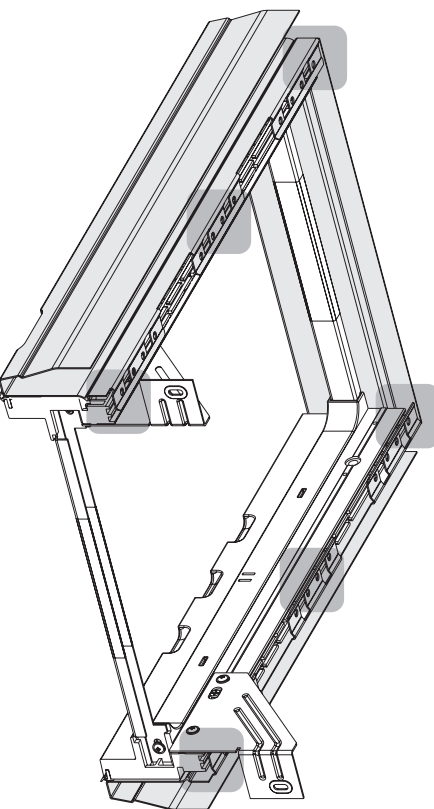

Waste Bin Moovit

applies to Cat. No.:
502.91.527
502.91.537

1

2

3

1

2

3

HDE 06.11.2009 Maße in mm – Dimensions in mm – Medidas en mm – Misure in mm